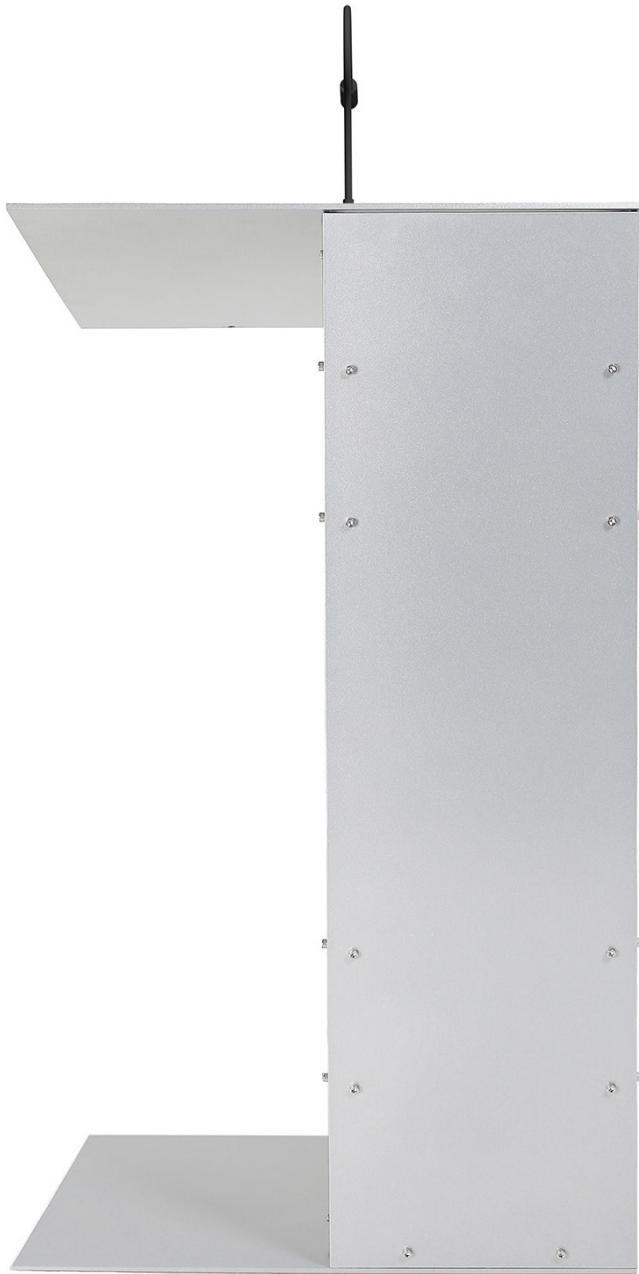

# K1 lectern

Modern lecterns - now for you

## Modernize your image and enjoy

The K1 offers the unrivaled asymmetric look only great designs can achieve. All aluminum construction, strong, appealing and yet highly functional, the K1 lectern is truly a centerpiece.

This is a perfect podium for giving conferences, public presentations or speeches. Simple to use, lots of nice options. (Assembly required).

(shown with LED reading light available as an option)

# K1 lectern

Simple options and clean design to set you free

Expansion modules and microphones go here (2 locations)

Optional led reading lamp goes here

Wide top for a laptop and notes

Tough 6 mm (1/4") aluminum plate construction. Powder coated paint